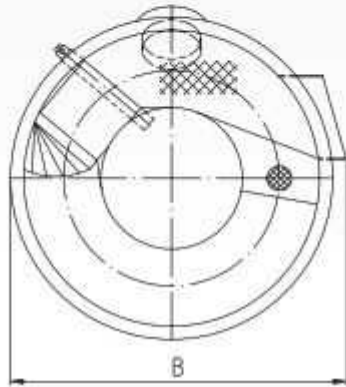

<b>Ref</b>	06710
<b>Machine</b>	ROTARY DRYER
<b>Brand</b>	ROLLWASH
<b>Capacity</b>	180 liters

### Dimensions:

A: 1.030 mm

B: 1.180 mm

C: 285 mm

D: 265 mm

E: 770 mm

F: 710 mm

(Characteristics based according to technical data)