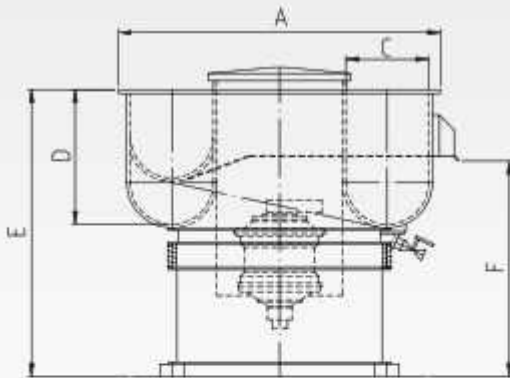

<b>Ref</b>	06710
<b>Machine</b>	ROTARY DRYER
<b>Brand</b>	ROLLWASH
<b>Capacity</b>	180 liters

### Dimensions:

A: 1.030 mm

B: 1.180 mm

C: 285 mm

D: 265 mm

E: 770 mm

F: 710 mm

(Characteristics based according to technical data)